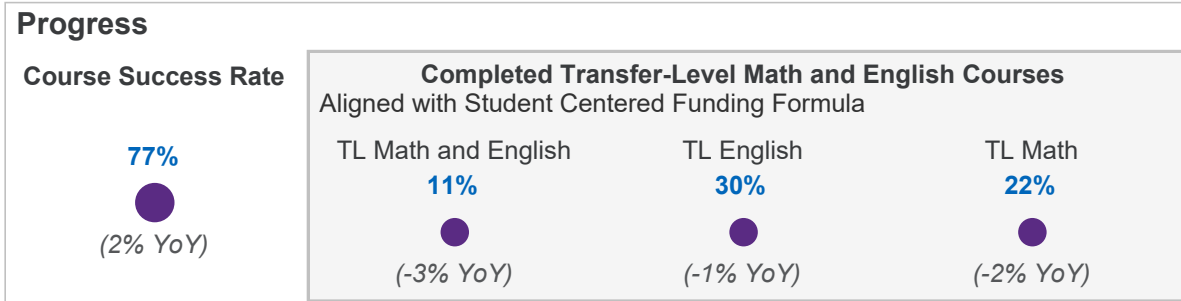

Comprehensive Student Report

All Students in 2024-25 Report for San Diego Mesa College

By Overall (All)

Increased by more than 5% from previous year
 Decreased by more than 5% from previous year
 Remained within 5% of previous year