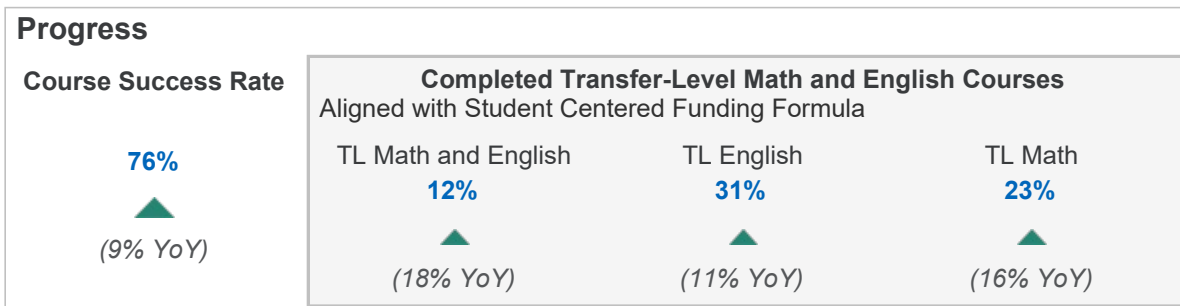

## All Students in 2023-24 Report for San Diego Mesa College

By Overall (All)

Increased by more than 5% from previous year  
 Decreased by more than 5% from previous year  
 Remained within 5% of previous year