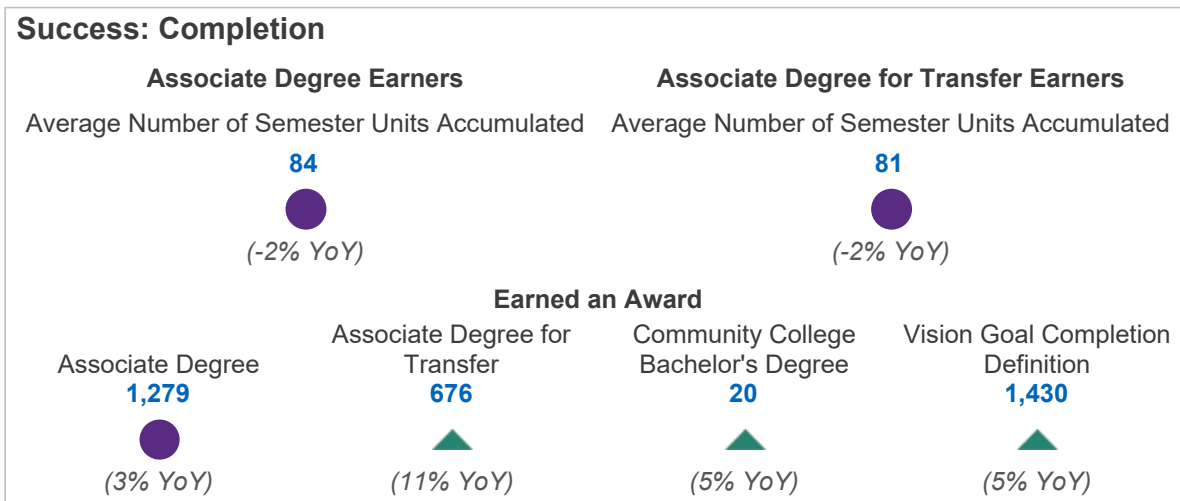

# Comprehensive Student Report

## All Students in 2023-24 Report for San Diego Mesa College

By Overall (All)

Increased by more than 5% from previous year  
 Decreased by more than 5% from previous year  
 Remained within 5% of previous year