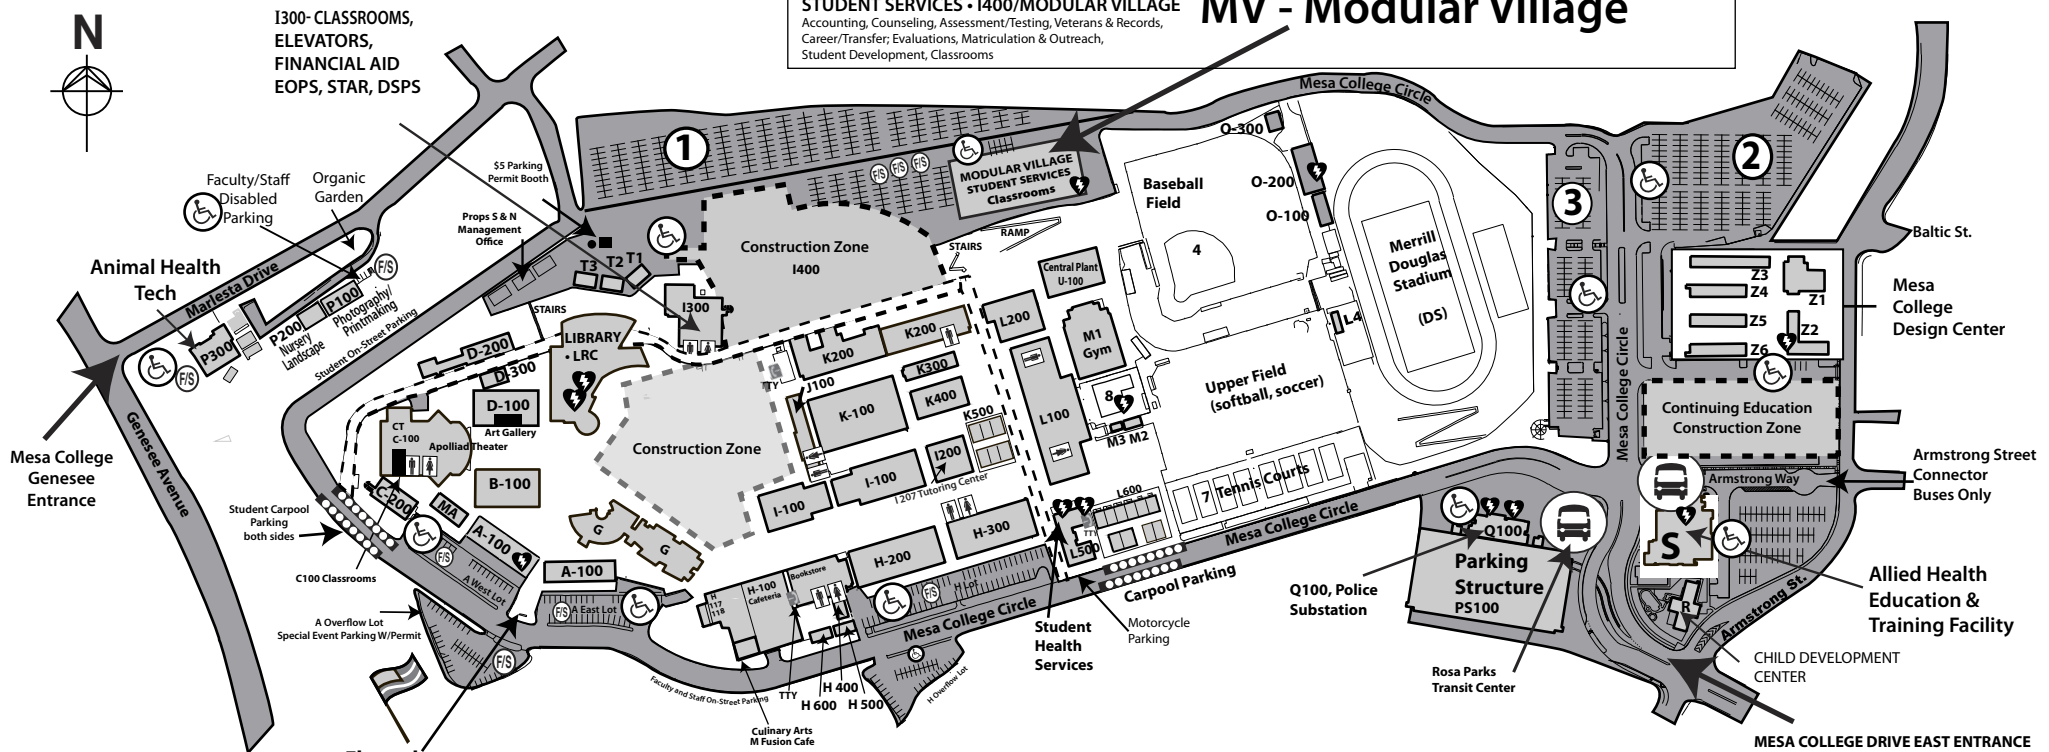

MV - Modular Village

Mesa College is a smoke-free campus.
 Police Escort Service 619-388-6405

Construction Zone
 Pedestrian Walkway outside construction boundaries

AED - Automated External Defibrillator locations
 Fire Lane