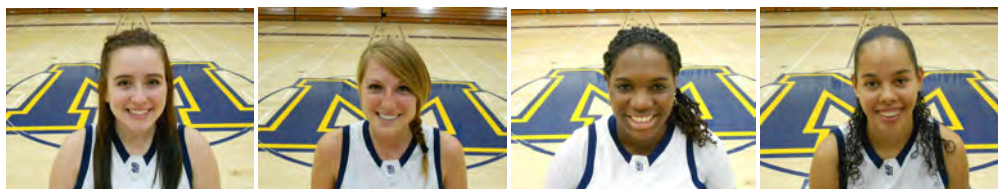

2011-12 LADY OLYMPIANS

Jessica Bautista

Angela Eley

Melissa Ferback

Lucille Gleason

Stevi Hall

Courtney Hazelwood

Ashley Howard