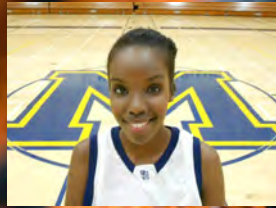

REDSHIRTS

NANCY ALCHALEL
Canyon Crest Academy

RACHAEL BENNETT
Serra

JANIQUE COFIELD
Steele Canyon

KARINA DEKKER
Concord

SULEYKA HASSAN
Madison

SCHENELLE JOHNSON
Serra

PRISCILLA NAPALAN
La Sierra